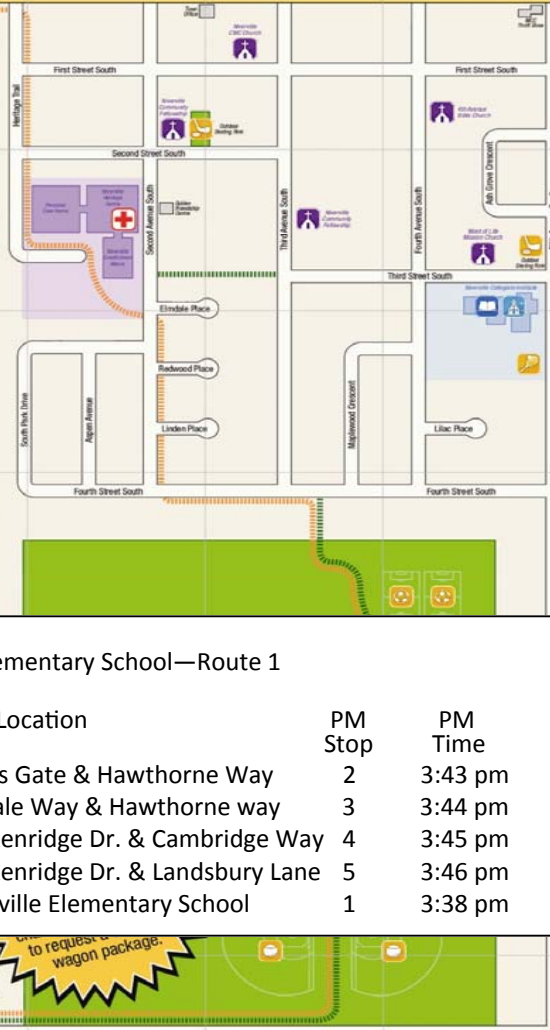

Niverville Elementary School

Bus #247 To/From Niverville Elementary School—Route 1

AM Stop	AM Time	Stop Location	PM Stop	PM Time
1	8:23 am	Alders Gate & Hawthorne Way	2	3:43 pm
2	8:24 am	Foxdale Way & Hawthorne way	3	3:44 pm
3	8:25 am	Breckenridge Dr. & Cambridge Way	4	3:45 pm
4	8:26 am	Breckenridge Dr. & Landsbury Lane	5	3:46 pm
5	8:32 am	Niverville Elementary School	1	3:38 pm

to request a wagon package.